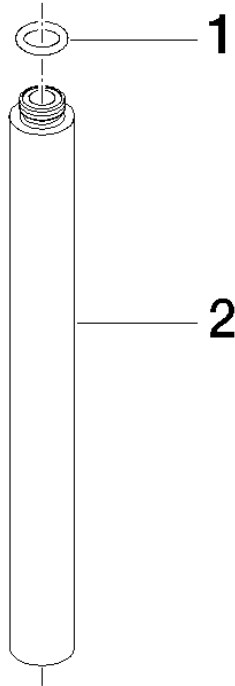

Extension for shower with fixed riser 200 mm - Durabronss (23kt Gold)

IMO

12 120 970

	Durabronss (23kt Gold)	12 120 970-09
	Brushed Light Gold	12 120 970-27

Fits: IMO, LULU, MADISON, MEM, TARA, CL.1, LISSÉ, VAIA, META, CYO

Extension for shower with fixed riser 200 mm - Durabronze (23kt Gold)

---

IMO

12 120 970

12 120 970

mm [inches]

12 120 970

Parts for other  
finishes can be found  
here: [Brushed Light  
Gold](#)

### Spare parts list

No.	Item Number	Name	Quantity used	Delivery time
1	90 14 10 011 00 90	seal	1	2
2	09 24 04 180-09	extension	1	60