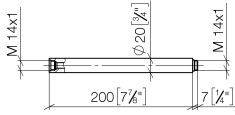

Extension for shower with fixed riser 200 mm - Durabronss (23kt Gold)

IMO

12 120 970

	Durabronss (23kt Gold)	12 120 970-09
	Brushed Light Gold	12 120 970-27

Fits: IMO, LULU, MADISON, MEM, TARA, CL.1, LISSÉ, VAIA, META, CYO

Extension for shower with fixed riser 200 mm - Durabronze (23kt Gold)

---

IMO

12 120 970

12 120 970

mm [inches]

12 120 970

Parts for other  
finishes can be found  
here: [Brushed Light  
Gold](#)

### Spare parts list

No.	Item Number	Name	Quantity used	Delivery time
1	90 14 10 011 00 90	seal	1	2
2	09 24 04 180-09	extension	1	60